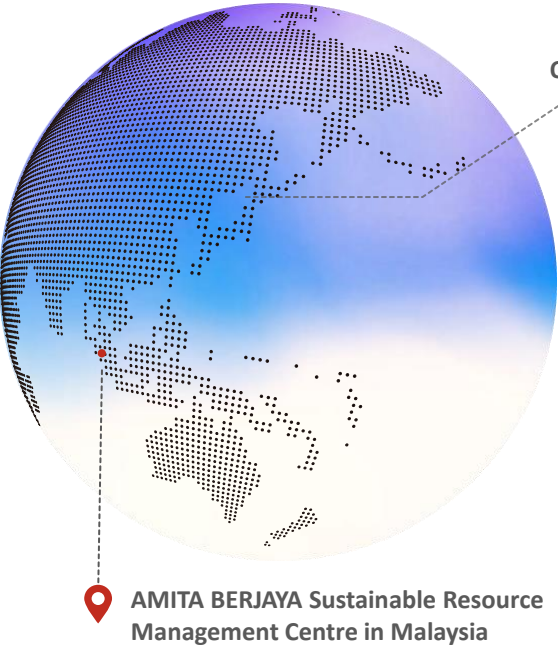

Resource Recycling Services That Support a Circular Economy

A proprietary closed-loop resource-recycling technology
and a nationwide resource recycling network

The network consists of our own five closed-loop resource-recycling plant in Japan and Malaysia,
four recycling plants operated by our partners in Japan,
and more than **300** recycling service providers.

Over **40** years of experience in recycling more than **4,000** types of industrial waste

AMITA BERJAYA Sustainable Resource Management Centre in Malaysia